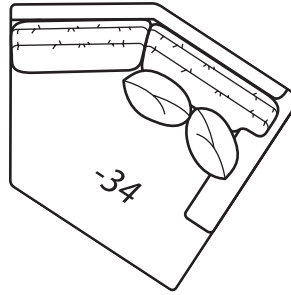

One Arm Cuddle Chaise

Outside Width: 72W
Inside Width: 51W
Outside Depth: 54
Inside Depth: 37
Wall Depth: 69
COM: P