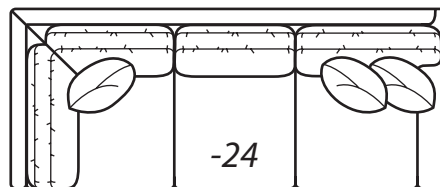

-25 Left Arm Corner Sofa

One Arm Corner Sofa

Outside: 110W
Inside: 85W
COM: Z

-24 Right Arm Corner Sofa