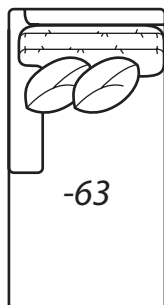

Scale: 1/4" = 1' All dimensions listed are approximate.

2300 LUXE Collection

Overall Height	Overall Depth	Inside Depth	Arm Height	Seat Height	Seat Cushion
37	45	28	25	18	UD

Standard: Loose Pillow Back / 19" Throw Pillows. Number of standard throw pillows represented in illustration.

Also available in 41" depth: To order, remove LUXE from product number. Example: order 2300-20-CHILL.

Width measurements based on widest arm style, the CHILL/VINTAGE. Overall width is reduced with these arm options: 2300 MOD -2" per arm, 2300 PURE -2.5" per arm. Seating area dimensions are not affected by arm choice.

One Arm Cuddle Chaise

Outside Width: 72W
Inside Width: 51W
Outside Depth: 54
Inside Depth: 37
Wall Depth: 69
COM: P

-34 Right Arm Cuddle Chaise

-51 Armless Chair

Outside: 30W
Inside: 30W
COM: G

-35 Left Arm Cuddle Chaise

-41 Armless Loveseat

Outside: 60W Inside: 60W
COM: N

-23 Left Arm Sofa

One Arm Sofa

Outside: 99W
Inside: 91W
COM: T

-22 Right Arm Sofa

-25 Left Arm Corner Sofa

One Arm Corner Sofa

Outside: 110W
Inside: 85W
COM: Z

-24 Right Arm Corner Sofa

-43 Left Arm Chaise

One Arm Chaise

Outside: 39W 71D
Inside: 31W 54D
COM: L

-42 Right Arm Chaise

-43 Left Arm Loveseat

One Arm Loveseat

Outside: 69W
Inside: 61W
COM: O

-42 Right Arm Loveseat