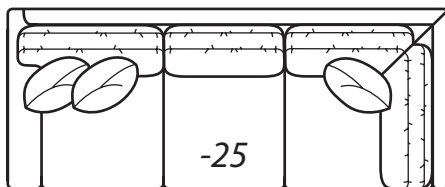

*Outside: 41W
Inside: 24W
COM: L*

Scale: 1/4" = 1' All dimensions listed are approximate.

2300 LUXE Collection

Overall Height	Overall Depth	Inside Depth	Arm Height	Seat Height	Seat Cushion
37	45	28	25	18	UD

-41 Armless Loveseat

Outside: 60W Inside: 60W
 COM: N

-23 Left Arm Sofa

One Arm Sofa

Outside: 99W
 Inside: 91W
 COM: T

-22 Right Arm Sofa

-25 Left Arm Corner Sofa

One Arm Corner Sofa