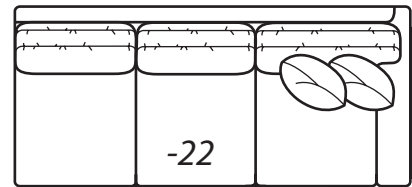

*Outside: 41W
Inside: 24W
COM: L*

Scale: 1/4" = 1' All dimensions listed are approximate.

2300 LUXE Collection

Overall Height	Overall Depth	Inside Depth	Arm Height	Seat Height	Seat Cushion
37	45	28	25	18	UD

-41 Armless Loveseat

Outside: 60W Inside: 60W
 COM: N

-23 Left Arm Sofa

One Arm Sofa

Outside: 99W
 Inside: 91W
 COM: T

-22 Right Arm Sofa

-25 Left Arm Corner Sofa

One Arm Corner Sofa