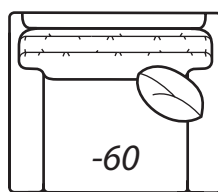

Step 2: Select items

-20 Sofa

*Outside: 108W Inside: 91W
COM: W*

-40 Loveseat

*Outside: 78W Inside: 61W
COM: Q*

-70 Sofa

*Outside: 94W Inside: 77W
COM: S*

**-50 Chair
-56 Swivel Chair**

*(-56 available in 41" Depth Only)
Outside: 40W
Inside: 23W
COM: H*

-55 Ottoman

*32W x 22D x 17H
COM: E*

-60 Chair 1/2

*Outside: 53W
Inside: 36W
COM: L*

-64 Ottoman 1/2

*39W x 25D x 18H
COM: E*

-31 Corner

*Outside: 41W
Inside: 24W
COM: L*

Scale: 1/4" = 1' All dimensions listed are approximate.

2300 LUXE Collection

Overall Height	Overall Depth	Inside Depth	Arm Height	Seat Height	Seat Cushion
37	45	28	25	18	UD

Outside: 69W
 Inside: 61W
 COM: O

-42 Right Arm Loveseat