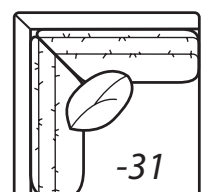

Step 2: Select items

-20 Sofa

*Outside: 108W Inside: 91W
COM: W*

-40 Loveseat

*Outside: 78W Inside: 61W
COM: Q*

-70 Sofa

*Outside: 94W Inside: 77W
COM: S*

**-50 Chair
-56 Swivel Chair**

*(-56 available in 41" Depth Only)
Outside: 40W
Inside: 23W
COM: H*

-55 Ottoman

*32W x 22D x 17H
COM: E*

-60 Chair 1/2

*Outside: 53W
Inside: 36W
COM: L*

-64 Ottoman 1/2

*39W x 25D x 18H
COM: E*

-31 Corner

*Outside: 41W
Inside: 24W
COM: L*

Scale: 1/4" = 1' All dimensions listed are approximate.

2300 LUXE Collection

Overall Height	Overall Depth	Inside Depth	Arm Height	Seat Height	Seat Cushion
37	45	28	25	18	UD

Outside: 69W
 Inside: 61W
 COM: O

-42 Right Arm Loveseat