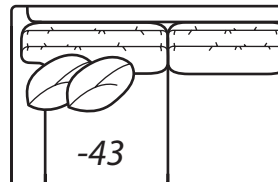

*Outside: 41W
Inside: 24W
COM: L*

Scale: 1/4" = 1' All dimensions listed are approximate.

2300 LUXE Collection

Overall Height	Overall Depth	Inside Depth	Arm Height	Seat Height	Seat Cushion
37	45	28	25	18	UD

Outside: 110W
 Inside: 85W
 COM: Z

-24 Right Arm Corner Sofa

-43 Left Arm Chaise

One Arm Chaise

Outside: 39W 71D
 Inside: 31W 54D
 COM: L

-42 Right Arm Chaise

-43 Left Arm Loveseat

One Arm Loveseat

Outside: 69W
 Inside: 61W
 COM: O

-42 Right Arm Loveseat