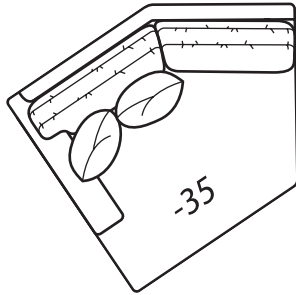

*Outside: 41W
Inside: 24W
COM: L*

Scale: 1/4" = 1' All dimensions listed are approximate.

2300 LUXE Collection

Overall Height	Overall Depth	Inside Depth	Arm Height	Seat Height	Seat Cushion
37	45	28	25	18	UD

Standard: Loose Pillow Back / 19" Throw Pillows. Number of standard throw pillows represented in illustration.

Also available in 41" depth: To order, remove LUXE from product number. Example: order 2300-20-CHILL.

Width measurements based on widest arm style, the CHILL/VINTAGE. Overall width is reduced with these arm options: 2300 MOD -2" per arm, 2300 PURE -2.5" per arm. Seating area dimensions are not affected by arm choice.