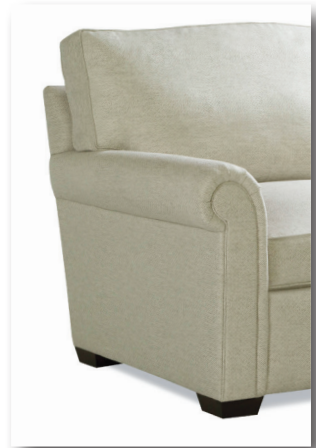

2300 Plush LUXE

Step 1: Select style

2300 CHILL LUXE

2300 MOD LUXE

*Reduces outside width
by 2" per arm*

2300 PURE LUXE

*Reduces outside width
by 2.5" per arm*

**2300 VINTAGE
LUXE**

Step 2: Select items

-20 Sofa

*Outside: 108W Inside: 91W
COM: W*

-40 Loveseat

*Outside: 78W Inside: 61W
COM: Q*

-70 Sofa

*Outside: 94W Inside: 77W
COM: S*

**-50 Chair
-56 Swivel Chair**

*Outside: 41W
Inside: 24W
COM: L*

Scale: 1/4" = 1' All dimensions listed are approximate.

2300 LUXE Collection

Overall Height	Overall Depth	Inside Depth	Arm Height	Seat Height	Seat Cushion
37	45	28	25	18	UD