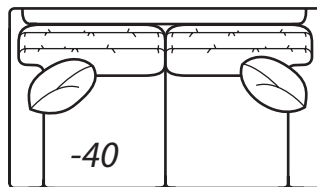

2300 Plush LUXE

Step 1: Select style

2300 CHILL LUXE

2300 MOD LUXE

*Reduces outside width
by 2" per arm*

2300 PURE LUXE

*Reduces outside width
by 2.5" per arm*

**2300 VINTAGE
LUXE**

Step 2: Select items

-20 Sofa

*Outside: 108W Inside: 91W
COM: W*

-40 Loveseat

*Outside: 78W Inside: 61W
COM: Q*

-70 Sofa

*Outside: 94W Inside: 77W
COM: S*

**-50 Chair
-56 Swivel Chair**

*Outside: 41W
Inside: 24W
COM: L*

Scale: 1/4" = 1' All dimensions listed are approximate.

2300 LUXE Collection

Overall Height	Overall Depth	Inside Depth	Arm Height	Seat Height	Seat Cushion
37	45	28	25	18	UD

Outside: 69W
 Inside: 61W
 COM: O

-42 Right Arm Loveseat