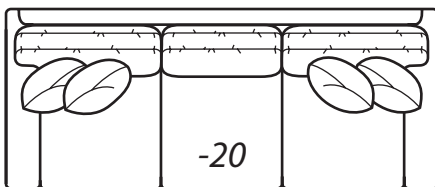

2300 Plush LUXE

Step 1: Select style

2300 CHILL LUXE

2300 MOD LUXE

*Reduces outside width
by 2" per arm*

2300 PURE LUXE

*Reduces outside width
by 2.5" per arm*

**2300 VINTAGE
LUXE**

Step 2: Select items

-20 Sofa

*Outside: 108W Inside: 91W
COM: W*

-40 Loveseat

*Outside: 78W Inside: 61W
COM: Q*

-70 Sofa

*Outside: 94W Inside: 77W
COM: S*

**-50 Chair
-56 Swivel Chair**

*Outside: 41W
Inside: 24W
COM: L*

Scale: 1/4" = 1' All dimensions listed are approximate.

2300 LUXE Collection

Overall Height	Overall Depth	Inside Depth	Arm Height	Seat Height	Seat Cushion
37	45	28	25	18	UD

Outside: 69W
 Inside: 61W
 COM: O

-42 Right Arm Loveseat