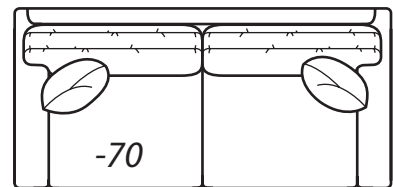

Step 2: Select items

-20 Sofa

*Outside: 108W Inside: 91W
COM: W*

-40 Loveseat

*Outside: 78W Inside: 61W
COM: Q*

-70 Sofa

*Outside: 94W Inside: 77W
COM: S*

**-50 Chair
-56 Swivel Chair**

*Outside: 41W
Inside: 24W
COM: L*

Scale: 1/4" = 1' All dimensions listed are approximate.

2300 LUXE Collection

Overall Height	Overall Depth	Inside Depth	Arm Height	Seat Height	Seat Cushion
37	45	28	25	18	UD

Outside: 69W
 Inside: 61W
 COM: O

-42 Right Arm Loveseat