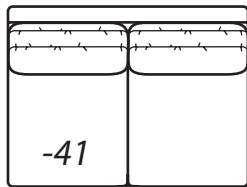

*Outside: 41W
Inside: 24W
COM: L*

Scale: 1/4" = 1' All dimensions listed are approximate.

2300 LUXE Collection

Overall Height	Overall Depth	Inside Depth	Arm Height	Seat Height	Seat Cushion
37	45	28	25	18	UD

Width measurements based on widest arm style, the CHILL/VINTAGE. Overall width is reduced with these arm options: 2300 MOD -2" per arm, 2300 PURE -2.5" per arm. Seating area dimensions are not affected by arm choice.

One Arm Cuddle Chaise

Outside Width: 72W
 Inside Width: 51W
 Outside Depth: 54
 Inside Depth: 37
 Wall Depth: 69
 COM: P

-34 Right Arm Cuddle Chaise

-51 Armless Chair

Outside: 30W
 Inside: 30W
 COM: G

-35 Left Arm Cuddle Chaise

Outside: 69W
 Inside: 61W
 COM: O

-42 Right Arm Loveseat