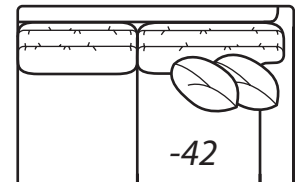

*Outside: 41W
Inside: 24W
COM: L*

Scale: 1/4" = 1' All dimensions listed are approximate.

2300 LUXE Collection

Overall Height	Overall Depth	Inside Depth	Arm Height	Seat Height	Seat Cushion
37	45	28	25	18	UD

Outside: 110W
 Inside: 85W
 COM: Z

-24 Right Arm Corner Sofa

-43 Left Arm Chaise

One Arm Chaise

Outside: 39W 71D
 Inside: 31W 54D
 COM: L

-42 Right Arm Chaise

-43 Left Arm Loveseat

One Arm Loveseat

Outside: 69W
 Inside: 61W
 COM: O

-42 Right Arm Loveseat